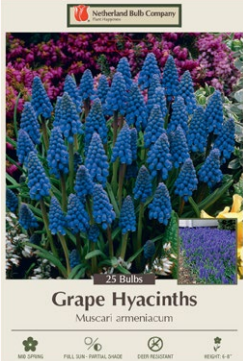

MEASUREMENTS: FULL SUN - PARTIAL SHADE, SEE FREQUENCY, HEIGHT: 18-20"

8572 18-20"
mid season
TRIUMPH MISTRESS

TULIPS

8552 18-20"
mid season
TRIUMPH VERANDI

2024 SPECIALTY BULBS

8303 Snowbells
LEUCOJUM AESTIVUM

14-16"
late season

8377 Grape Hyacinth
MUSCARI ARMENIACUM

6-8"
mid season

8646 Chequered Lily
FRITILLARIA MELEAGRI

8-10"
mid season

8306 Ornamental Onion
ALLIUM GLADIATOR

32-36"
summer season