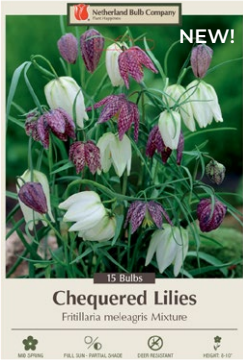

MEASUREMENTS: FULL SUN - PARTIAL SHADE, SEE FREQUENCY, HEIGHT: 18-20"

8572 18-20"
mid season
TRIUMPH MISTRESS

TULIPS

8552 18-20"
mid season
TRIUMPH VERANDI

2024 SPECIALTY BULBS

8303 Snowbells
LEUCOJUM AESTIVUM

14-16"
late season

8377 Grape Hyacinth
MUSCARI ARMENIACUM

6-8"
mid season

8646 Chequered Lily
FRITILLARIA MELEAGRI

8-10"
mid season

8306 Ornamental Onion
ALLIUM GLADIATOR

32-36"
summer season