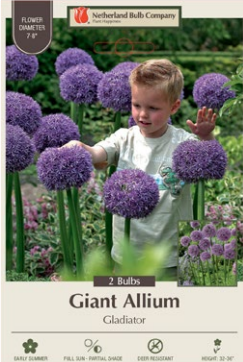

14-16"
late season

8377 Grape Hyacinth
MUSCARI ARMENIACUM

6-8"
mid season

8646 Chequered Lily
FRITILLARIA MELEAGRI

8-10"
mid season

8306 Ornamental Onion
ALLIUM GLADIATOR

32-36"
summer season